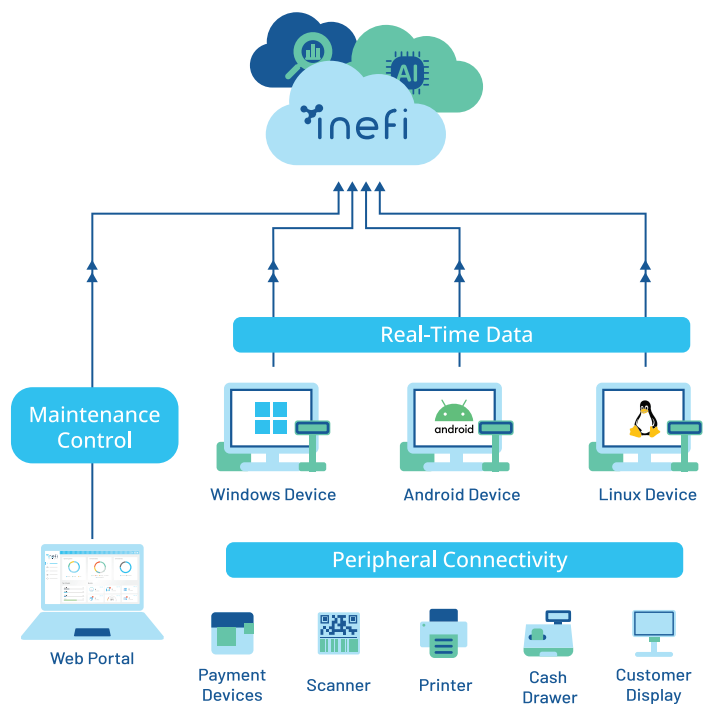

inefi *Let's Unify!*

inefi is a world-leading peripheral management solution provider in the Device Management industry.

We provide future-proof technologies to maximize uptime, increase efficiency, and simplify the management of your endpoints and associated peripherals. Furthermore, we enhance your remote effectiveness for real-time crash troubleshooting.

inefi spotlight

One Platform, Controls All

Gain total visibility and control of your business devices and associated peripherals with a hardware-agnostic unified management system.

Follow Us

Contact an Expert and Request a Demo

Hardware Deep Integration

Provides Real-Time Device Statuses, including Peripheral Error Messages and Battery Health