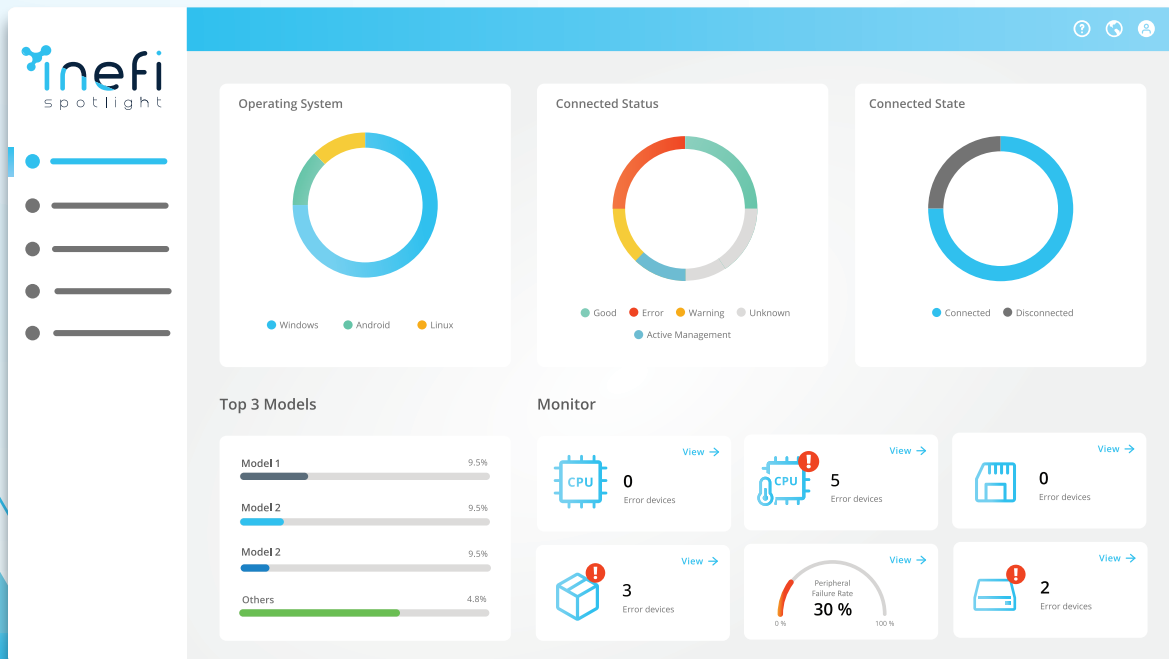

inefi *Let's Unify!*

inefi is a world-leading peripheral management solution provider in the Device Management industry.

We provide future-proof technologies to maximize uptime, increase efficiency, and simplify the management of your endpoints and associated peripherals. Furthermore, we enhance your remote effectiveness for real-time crash troubleshooting.