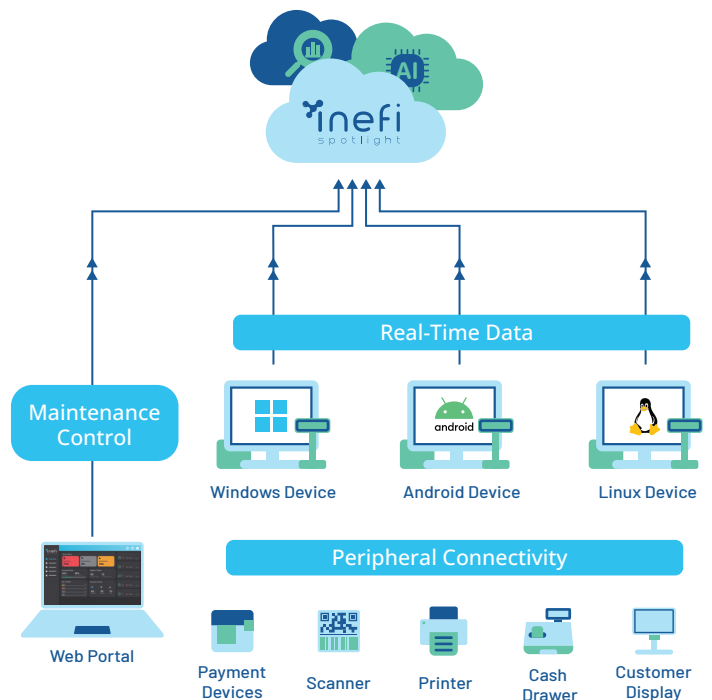

Follow Us

inefi *Let's Unify!*

inefi is a world-leading peripheral management solution provider in the Device Management industry.

We provide future-proof technologies to maximize uptime, increase efficiency, and simplify the management of your endpoints and associated peripherals. Furthermore, we enhance your remote effectiveness for real-time crash troubleshooting.

inefi spotlight

One Platform, Controls All

Gain total visibility and control of your business devices and associated peripherals with a hardware-agnostic unified management system.

Download Flyers

Contact an Expert to Request a Demo

Hardware Deep Integration

Provides Real-Time Device Statuses, including Peripheral Error Messages and Battery Health