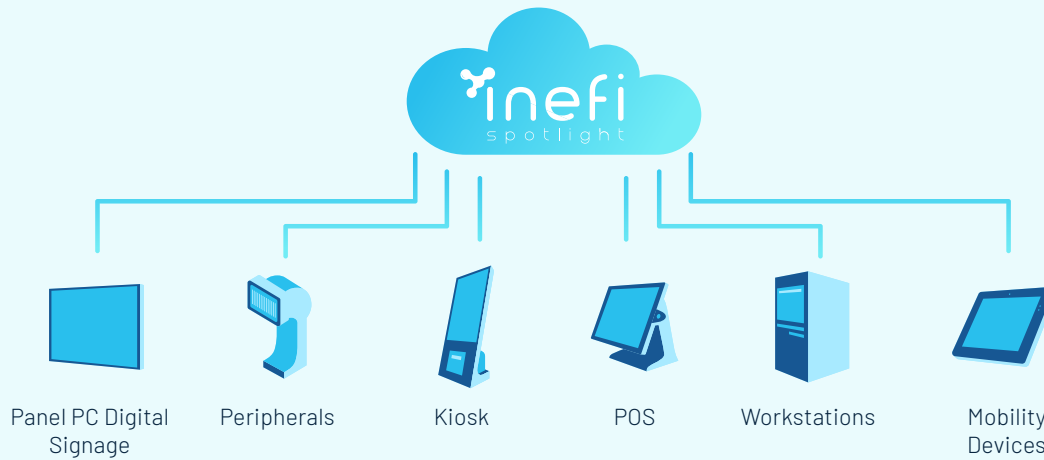

inefi Connects Business Intelligence With Remote Endpoint Management

Maximized Uptime

Monitor, maintain, and resolve critical issues remotely for endpoints and associated peripheral ecosystem.

Increased Efficiency

Surface accurate insights for operational decisions, avoiding guesswork.

Simplified Management

Distribute, manage, and configure devices, applications, settings and profiles.

Featured Product – inefi spotlight

inefi Spotlight provides total visibility and control of your business devices and associated peripherals with unified management system.

Choose your Operating System

Operating System	Dynamic Dashboards	Device Monitoring	Device Grouping	Administration Management	Remote Reboot / Reset	Package Scheduling
Windows						
Linux						
android						